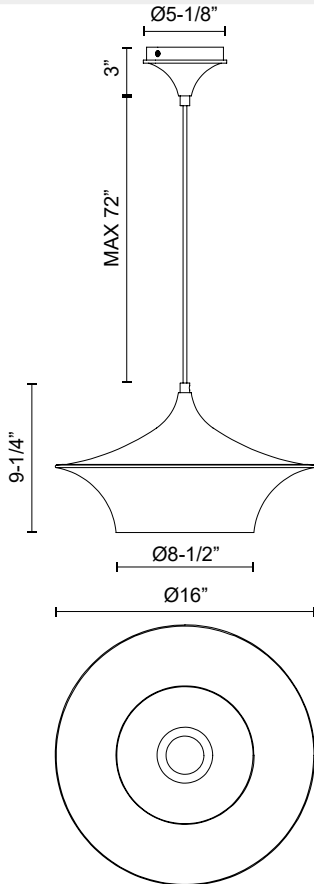

## EMIKO PD523016

FIXTURE DIMENSIONS	D16" x H9-1/4"
LAMP TYPE	E26
MAX WATTAGE	60W
BULB QTY	1
BULBS INCLUDED	No
VOLTAGE	120V
SHADE DIMENSIONS	D16" x H8-5/8"
MATERIAL	Aluminum; Steel;
WIRE LENGTH	72"
MINIMUM HANG HEIGHT	15"
SLOPED CEILING ADAPTABLE	Yes
LOCATION	Dry
CANOPY DIMENSIONS	D5-1/8" x H3"
BRAND	Alora Mood

[ D - Diameter, L - Length, W - Width, H - Height, E - Extension ]